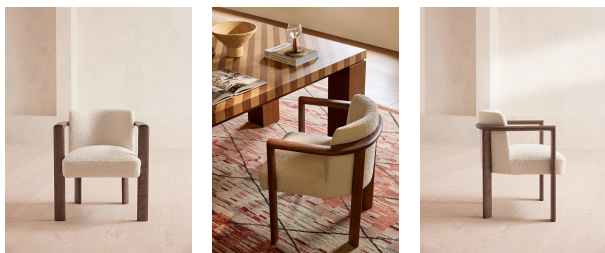

SOHO HOME

Aria Dining Chair, Boucle, Cream

€965 Regular

€772 Membership

Product details

Italian craftsmanship and comfort combine with the sophisticated Aria dining chair, where a curved solid ash frame is complemented by cosy boucle upholstery. Finger joint detail and an aged mid-tone stain give this piece a lived-in feel, while taking its design cues from Soho House Rome. Ideal for those who prefer more laid-back dining and hosting.

Dimensions

Product dimensions: H75 x W62 x D59cm / H30 x W24 x D23"

Product weight: 9.3kg / 20.5lbs

Packaged or boxed dimensions: H78 x W69 x D69cm / H30.7 x W27.2 x D27.2"

Packaged or boxed weight: 13kg / 28.7lbs

Details

Arm height: 65cm

Assembled size: H75 x W62 x D59cm

Assembly required: No

Care instructions: Professional upholstery cleaning only

Composition: Frame: Ash. Fabric: 80% Polyester, 10%rylic, 10% Cotton.