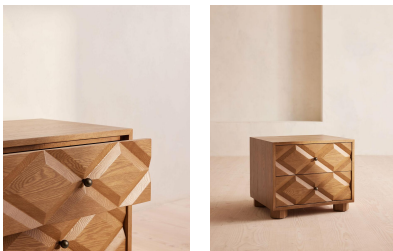

### Product details

Referencing the furniture seen throughout Soho House Tel Aviv, Jaffa, the Ripley bedside table is made from solid oak and veneer with a mid-tone finish. Diamond machined-carved drawer fronts and blackened brass handles bring a traditional quality to the piece, while structured, solid oak stump legs add a contemporary touch. Pair with other items from the Ripley collection to echo the bedrooms in the House's turreted building.

- Two-drawer bedside table
- Mid-tone finish
- Low and wide form
- Diamond machined-carved drawer fronts
- Blackened brass handles
- Solid oak stump legs
- Spacious interior
- Inspired by Soho House Tel Aviv, Jaffa

### Dimensions

Product dimensions: H51 x W61 x D50cm / H20 x W24 x D20"

Product weight: 32kg / 70.5lbs

Packaged or boxed dimensions: H67 x W70 x D59cm / H26.2 x W27.6 x D23.2"

Packaged or boxed weight: 43kg / 94.8lbs