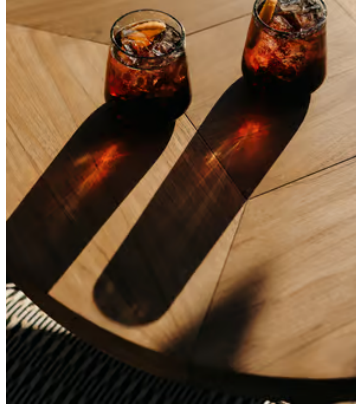

SOHO HOME

Recycled Coloured Glass Lowball, Set of Four

~~€65~~ €33 Regular price

~~€55~~ €26 Member price

This lowball glass is crafted from 30% recycled glass. It has an emerald-green tint and effervescent exterior to bring a touch of Soho House Barcelona to table settings.