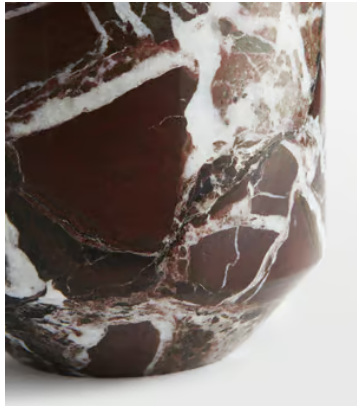

## Alma Vase, Large

€165 Regular price

€140 Member price

The Alma vase is a decorative accessory cut from a natural Red marble, with distinctive veining in the stone. Display with other marble pieces, including our Alma and Emilia vases to mirror the marble decor seen at 180 House.