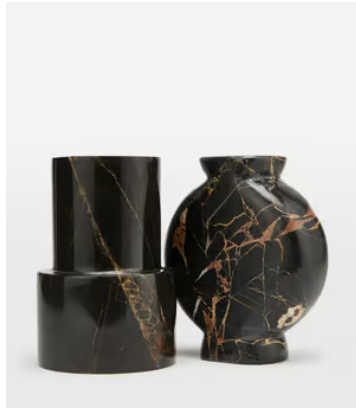

SOHO HOME

Sesso Vase, Wide

~~€165~~ €115 Regular price

~~€140~~ €92 Member price

The Sesso vase is a decorative accessory cut from a natural black marble with distinctive veining in the stone. Display with other marble pieces, including our Alma and Emilia vases, to mirror the decor seen at 180 House.