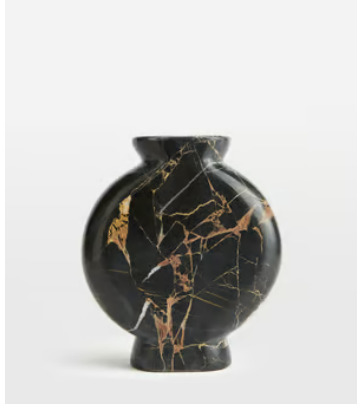

SOHO HOME

Sesso Vase, Wide

~~€165~~ €115 Regular price

~~€140~~ €92 Member price

The Sesso vase is a decorative accessory cut from a natural black marble with distinctive veining in the stone. Display with other marble pieces, including our Alma and Emilia vases, to mirror the decor seen at 180 House.

Dimensions

Dimensions: H18 x W8 x D8cm / H7.1 x W3.1 x D3.1"

Weight: 3kg / 6.6lbs

Packaged dimensions: H43 x W23 x D23cm / H16.9 x W9.1 x D9.1"

Packaged weight: 3kg / 6.6lbs

Details

Assembly required: No

Bathroom safe: No