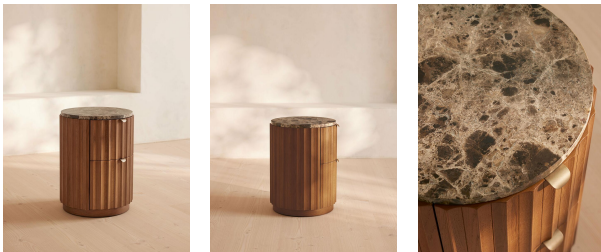

## Railton Bedside Table, Dark Emperador Marble

£995 Regular

£846 Membership

### Product details

Inspired by Soho House Rome, the mid-tone oak Railton bedside table boasts a round, cylindrical shape with sculptural, curved lines and ridges to create dimension. A honed, Spanish dark Emperador marble top contrasts the warm wood, with its deep brown tones and defined white veining. Display it next to our Italian leather Paolo bed to enhance the textures in your bedroom.

- Mid-tone oak bedside table
- Two drawers
- Antique brass handles
- Sculptural, curved lines
- Dark Emperador marble top sourced from Spain
- Dark brown tone with grey veining and crystallised accents
- Each piece is unique due to variations in the marble
- Inspired by Soho House Rome

### Dimensions

Product dimensions: H60 x W46 x D46cm / H24 x W18 x D18"

Product weight: 21kg / 46.3lbs