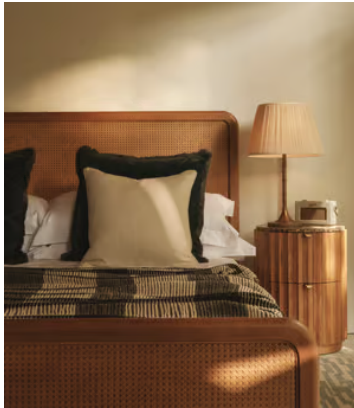

## Railton Bedside Table, Dark Emperador Marble

€1,300 Regular price

€1,105 Member price

A cylindrical shape is carved from fluted oak wood and finished with a Spanish Dark Emperador marble top.

The Railton bedside table combines mid-toned oak wood with a honed marble top to mirror the finishes seen throughout Soho House Rome. Detailed with ridged carvings around its cylindrical silhouette for a sculptural finish, it's fitted with two drawers with brass handles.

### Dimensions

**Product dimensions:** H60 x W46 x D46cm / H24 x W18 x D18"

**Product weight:** 33kg / 72.8lbs