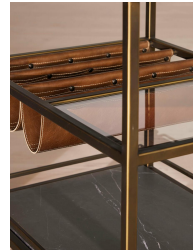

Portnall Bar Cart, Black Marquina Marble

£1,695 Regular

£1,441 Membership

Product details

The Portnall bar cart echoes the textures seen at White City House. A blackened brass metal finish contrasts the Spanish black Marquina marble shelves, while a clear glass middle shelf is great for displaying everything from glassware to bar utensils and recipe books. Fitted with an adjustable wine rack, the bar cart features three leather slings - ideal for storing your favourite wine and spirits.

- Blackened brass bar cart
- Honed black Marquina marble shelves
- Black Marquina marble sourced from Spain
- Each one is unique due to variations in the marble
- One clear glass shelf in the centre
- Adjustable wine rack
- Three leather slings
- Inspired by White City House