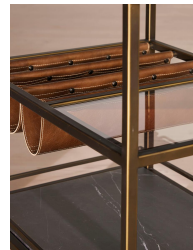

SOHO HOME

Portnall Bar Cart, Black Marquina Marble

€2,200 Regular

€1,870 Membership

Product details

The Portnall bar cart echoes the textures seen at White City House. A blackened brass metal finish contrasts the Spanish black Marquina marble shelves, while a clear glass middle shelf is great for displaying everything from glassware to bar utensils and recipe books. Fitted with an adjustable wine rack, the bar cart features three leather slings - ideal for storing your favourite wine and spirits.

Dimensions

Product dimensions: H90 x W80 x D50cm / H35 x W31 x D20"

Product weight: 54kg / 119lbs

Packaged or boxed dimensions: H112 x W95 x D64cm / H44.1 x W37.4 x D25.2"

Packaged or boxed weight: 80kg / 176.4lbs

Details

Bottom Shelf:
Height: 42cm
Width: 65cm
Depth: 46cm

Slings:
Height: 12cm
Width: 10cm
Depth: 49cm

Wine Glass Rack:
Depth: 44cm

Frame: Steel
Feet: Plastic Glide
Assembly Required: No
Care Instructions: Dust often using a clean, soft, dry and lint-free cloth.
Blot spills immediately and wipe with a clean, damp, cloth.
We do not recommend the use of chemical cleansers, abrasives or furniture polish. Avoid direct contact with liquids.