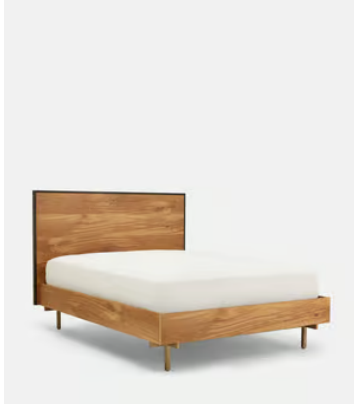

SOHO HOME

Mercer Bed, King

€3,500 Regular price

€2,975 Member price

Inspired by Soho House Amsterdam, our Mercer bed is crafted from French oak, and contrasted with blackened and antique brass details. This is created to highlight the grain and texture of the timber, both natural characteristics of the reclaimed French oak, making this piece a unique addition to any bedroom.

Dimensions

Dimensions: H125 x W166 x D209cm / H49.2 x W65.4 x D82.3"

Weight: 96kg / 211.6lbs

Number of boxes: 3

- **Box 1:** H35 x W225 x D29cm / H13.8 x W88.6 x D11.4"
- **Box 2:** H121 x W179 x D15cm / H47.6 x W70.5 x D5.9"
- **Box 3:** H40 x W195 x D33cm / H15.7 x W76.8 x D13"

Details

Assembly required: Yes

Composition: Oak Wood, Poplar Wood, MDF, Reclaimed French Oak Veneer and Steel

Feet: Plastic Glide

Frame: Steel

Hardware: Steel

Headboard height: 104cm

Material: Oak Wood, Poplar Wood, MDF, Reclaimed French Oak Veneer and Steel