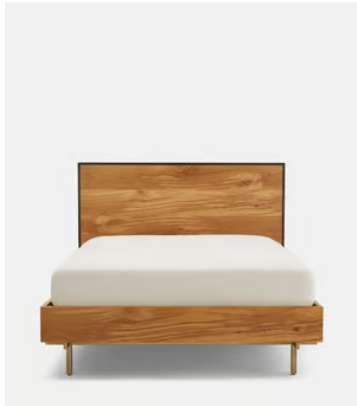

SOHO HOME

Mercer Bed, King

€3,500 Regular price

€2,975 Member price

Inspired by Soho House Amsterdam, our Mercer bed is crafted from French oak, and contrasted with blackened and antique brass details. This is created to highlight the grain and texture of the timber, both natural characteristics of the reclaimed French oak, making this piece a unique addition to any bedroom.

Dimensions

Dimensions: H125 x W166 x D209cm / H49.2 x W65.4 x D82.3"

Weight: 96kg / 211.6lbs

Number of boxes: 3

- **Box 1:** H35 x W225 x D29cm / H13.8 x W88.6 x D11.4"
- **Box 2:** H121 x W179 x D15cm / H47.6 x W70.5 x D5.9"
- **Box 3:** H40 x W195 x D33cm / H15.7 x W76.8 x D13"

Details

Assembly required: Yes

Composition: Oak Wood, Poplar Wood, MDF, Reclaimed French Oak Veneer and Steel

Feet: Plastic Glide

Frame: Steel

Hardware: Steel

Headboard height: 104cm

Material: Oak Wood, Poplar Wood, MDF, Reclaimed French Oak Veneer and Steel