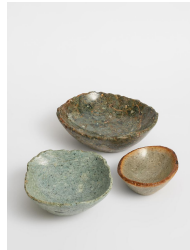

SOHO HOME

Jasper Stone Bowl, Green, Medium

€250 Regular

€213 Membership

Product details

Made using Jasper stone sourced from West Java in Indonesia, this decorative bowl is entirely unique with natural flecks of green tones to reference the earthy decor at Soho Roc House. Raw edges and hand carvings provide an organic touch, making it a statement accessory for any bookshelf, mantelpiece or side table.

Dimensions

Product dimensions: H10 x W23 x D23cm / H3.9 x W9.1 x D9.1"

Product weight: 4kg / 8.8lbs

Packaged or boxed dimensions: H27 x W27 x D12cm / H10.6 x W10.6 x D4.7"

Packaged or boxed weight: 4kg / 8.8lbs