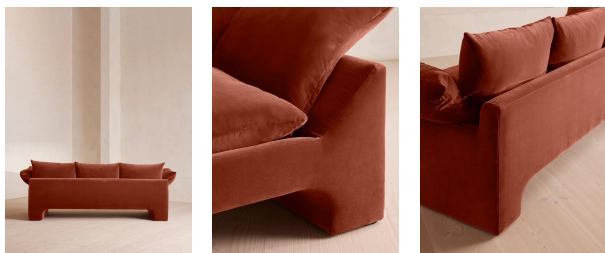

Wyatt Three Seater Sofa, Velvet, Rust

€4,950 Regular

€4,208 Membership

Available in

- | | | | |
|---|---------------------|---|------------------|
|  | Linen Antique Rose |  | Linen Bisque |
|  | Linen Indigo |  | Linen Mushroom |
|  | Linen Ochre |  | Linen Olive |
|  | Linen Prussian Blue |  | Linen Sage |
|  | Linen Sienna |  | Linen Wheat |
|  | Velvet Lichen |  | Velvet Rust |
|  | Velvet Antique Rose |  | Velvet Grey Blue |
|  | Velvet Mustard |  | Velvet Olive |
|  | Velvet Royal Blue |  | Velvet Taupe |

Product details

A nod to the relaxed 70s glamour of our LA Warehouse, the Wyatt sofa is characterised by a floating plinth base with sloped, cushioned arms for laidback living. Upholstered in rich velvet, the three-seater design makes it ideal both small and larger living room settings.

Dimensions

Product dimensions: H90 x W260 x D109cm / H35 x W102 x D43"

Product weight: 88kg / 194lbs

Packaged or boxed dimensions: H95 x W265 x D114cm / H37.4 x W104.3 x D44.9"

Packaged or boxed weight: 92kg / 202.8lbs

Details

Arm height: 67cm

Seat depth: 68cm

Seat width: 168cm

Seat height: 53cm

Assembly required: No

Removable legs: Yes

Removable cushions: No