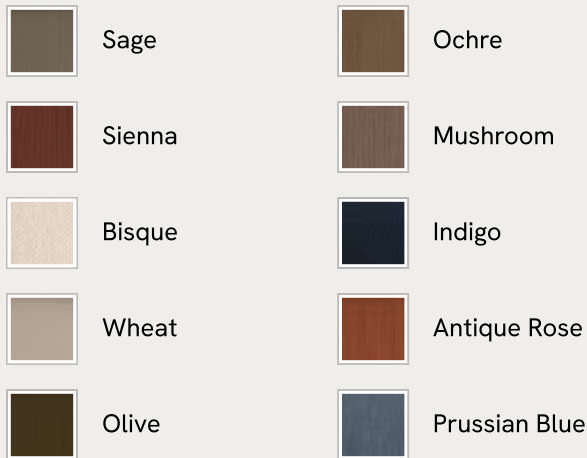

SOHO HOME

Belsa Bed, Emperor, Sage

~~€3,900~~ €1,950 Regular price

~~€3,315~~ €1,560 Member price

With its sleek curves and solid oak frame, Belsa takes design cues from the mid-century style beds at White City House. The velvet-upholstered headboard and footboard wrap around the mattress, creating an enveloping feel for the sleeper.

Details

Material: Solid Oak and Oak veneer

Filling: Foam

Fabric: Polyester

Composition: 100% Polyester

Care Instructions: Professional upholstery cleaning is advised

Available in 10 linens

Available in 1 poly velvet

SOHO HOME

Available in 9 velvets

Rust

Camel

Royal Blue

Porcelain

Mustard

Olive

Taupe

Antique Rose

Grey Blue

Available in 0 sizes