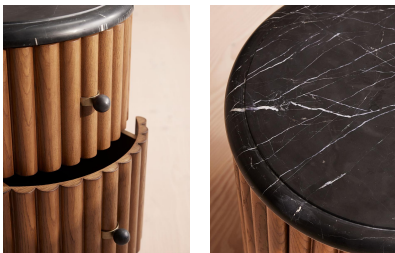

Carlisle Bedside Table, Black Marquina Marble

€1,300 Regular

€1,105 Membership

Sizes

Standard

Product details

Inspired by the designs at White City House, the Carlisle bedside table in solid oak has been intricately carved with ridged lines to create texture and depth in the bedroom. Black Spanish marquina marble handles and a matching polished top add a material contrast, with natural variations in the stone making each piece unique to you. Complete with two drawers for all your at-hand essentials, arrange either side of the bed.

Dimensions

Product dimensions: H60 x W48 x D48cm / H23.7 x W18.7 x D18.7"

Product weight: 33kg / 72.8lbs

Packaged or boxed dimensions: H71 x W57 x D57cm / H28 x W22.2 x D22.2"

Packaged or boxed weight: 46kg / 101.4lbs