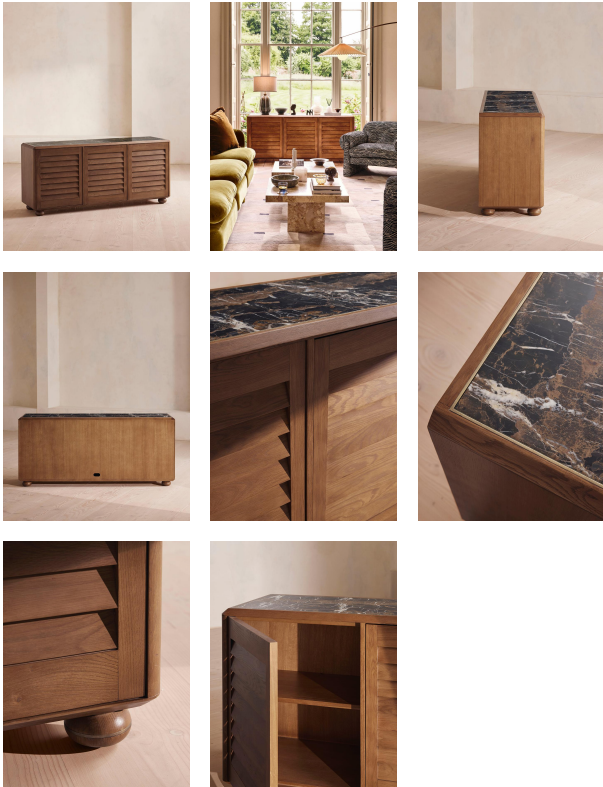

SOHO HOME

Lucia Sideboard, Michelangelo Marble

€3,600 Regular

€3,060 Membership

Product details

Characterised by a louvre slatted front and an intense black Michaelangelo marble top, our Lucia sideboard takes design cues from Soho House Rome. Crafted from solid oak and oak veneer, this interior is suitable for large living spaces or offices, and features hidden recessed handles for a streamlined finish with three doors. Resting on wooden bun feet, brass ring detail around each subtly showcases our love of mixing materials when it comes to furniture design.

Dimensions

Product dimensions: H80 x W180 x D50cm / H31.5 x W70.9 x D19.7"

Product weight: 109kg / 240.3lbs

Packaged or boxed dimensions: H106 x W189 x D59cm / H41.7 x W74.4 x D23.2"

Packaged or boxed weight: 143kg / 315.3lbs

polish. Avoid contact with water and other liquids.

Clearance: 6.5cm

Door dimensions: H80 x W56 x D43cm

Feet: Plastic glide

Finish: Mid-tone Oak, Antique Brass and honed Marble

Frame: Oak Wood

Handles: Hidden recessed handles

Hardware: Brass inlay on top and around bun feet

Material: Oak wood, Plywood, MDF, Oak veneer, Michelangelo marble and Brass

Removable legs: No