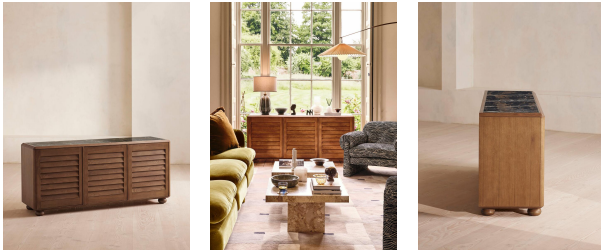

### Product details

Characterised by a louvre slatted front and an intense black Michelangelo marble top, our Lucia sideboard takes design cues from Soho House Rome. Crafted from solid oak and oak veneer, this interior is suitable for large living spaces or offices, and features hidden recessed handles for a streamlined finish with three doors. Resting on wooden bun feet, brass ring detail around each subtly showcases our love of mixing materials when it comes to furniture design.

- Oak and oak veneer sideboard
- Louvre slatted front
- Michelangelo marble inset top
- Marble sourced from south-west Pakistan
- Hidden recessed handles
- Three doors
- Wooden bun legs with brass ring in the centre
- Inspired by Soho House Rome

### Dimensions

Product dimensions: H80 x W180 x D50cm / H31.5 x W70.9 x D19.7"

Product weight: 109kg / 240.3lbs

Packaged or boxed dimensions: H106 x W189 x D59cm / H41.7 x W74.4 x D23.2"

Packaged or boxed weight: 143kg / 315.3lbs