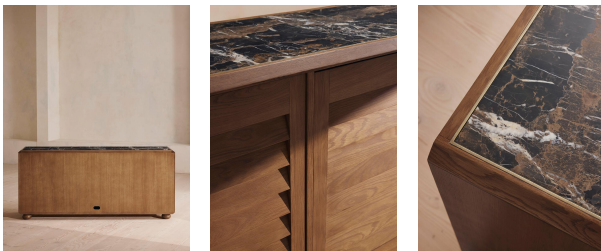

### Product details

Characterised by a louvre slatted front and an intense black Michelangelo marble top, our Lucia sideboard takes design cues from Soho House Rome. Crafted from solid oak and oak veneer, this interior is suitable for large living spaces or offices, and features hidden recessed handles for a streamlined finish with three doors. Resting on wooden bun feet, brass ring detail around each subtly showcases our love of mixing materials when it comes to furniture design.

- Oak and oak veneer sideboard
- Louvre slatted front
- Michelangelo marble inset top
- Marble sourced from south-west Pakistan
- Hidden recessed handles
- Three doors
- Wooden bun legs with brass ring in the centre
- Inspired by Soho House Rome

### Dimensions

Product dimensions: H80 x W180 x D50cm / H31.5 x W70.9 x D19.7"

Product weight: 109kg / 240.3lbs

Packaged or boxed dimensions: H106 x W189 x D59cm / H41.7 x W74.4 x D23.2"

Packaged or boxed weight: 143kg / 315.3lbs