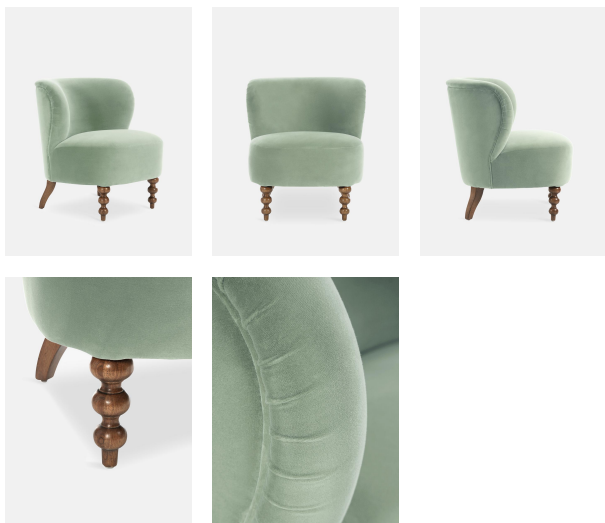

Dolly Chair, Moleskin Velvet Soft Green

€345 Regular

€276 Membership

Product details

Exclusively developed by the Soho House design team and found in Houses across the world, our Dolly chair is reimagined in a soft velvet fabric for a smooth hand-feel. Inspired by chairs found at our original club, 40 Greek Street, Dolly's versatile shape makes it suitable for casual dining, cosy lounging, or tucking under a dressing table.

Dimensions

Product dimensions: H74 x W68 x D74cm / H29 x W27 x D29"

Product weight: 17kg / 37.5lbs

Packaged or boxed dimensions: H68 x W73 x D79cm / H26.7 x W28.7 x D31"

Packaged or boxed weight: 22kg / 48.5lbs