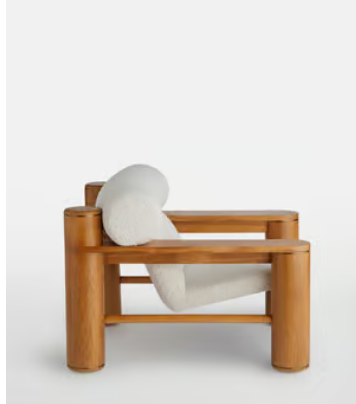

SOHO HOME

Dillon Armchair, Boucle Natural

~~€2,350~~ €1,200 Regular price

~~€1,998~~ €960 Member price

Inspired by the rich depth of material finishes seen throughout 180 House, our Olsen sideboard combines mappa burl, oak, smoked glass and steel for a highly textured piece. Mappa burl is characterised by a light brown heartwood with a darker bark pattern in tighter clusters, displaying a rich and decorative surface.

Fitted with three doors and generous room inside for storage, this sideboard is ideal for elevating a living room or dining space.

Dimensions

Dimensions: H78.7 x W92.7 x D102.2cm / H31 x W36.5 x D40.2"

Weight: 50kg / 110.2lbs

Packaged dimensions: H84 x W103 x D112cm / H33 x W40.5 x D44"

Packaged weight: 62kg / 136.7lbs

Details

Arm height: 54cm

Seat depth: 54cm

Seat width: 60cm

Seat height: 42cm

Assembly required: No