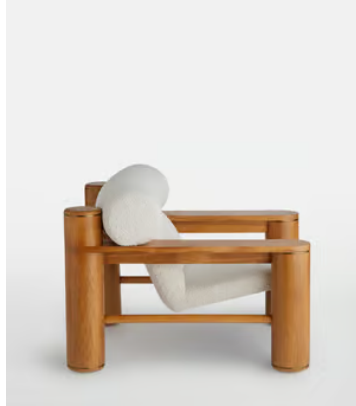

SOHO HOME

Dillon Armchair, Boucle Natural

~~€2,300~~ €1,150 Regular price

~~€1,955~~ €920 Member price

Inspired by the rich depth of material finishes seen throughout 180 House, our Olsen sideboard combines mappa burl, oak, smoked glass and steel for a highly textured piece. Mappa burl is characterised by a light brown heartwood with a darker bark pattern in tighter clusters, displaying a rich and decorative surface.

Fitted with three doors and generous room inside for storage, this sideboard is ideal for elevating a living room or dining space.

Dimensions

Dimensions: H78.7 x W92.7 x D102.2cm / H31 x W36.5 x D40.2"

Weight: 50kg / 110.2lbs

Packaged dimensions: H84 x W103 x D112cm / H33 x W40.5 x D44"

Packaged weight: 62kg / 136.7lbs

Details

Arm height: 54cm

Seat depth: 54cm

Seat width: 60cm

Seat height: 42cm

Assembly required: No