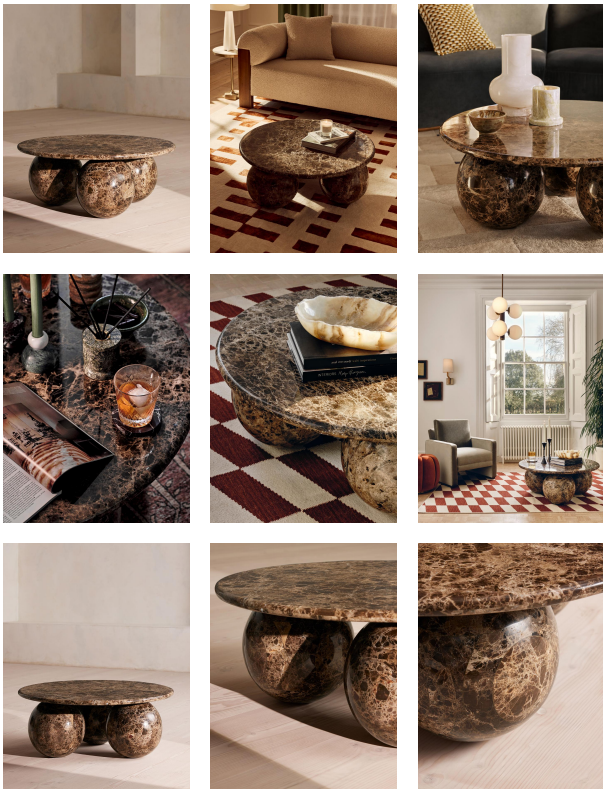

Dimensions

Product dimensions: H37 x W90 x D90cm / H14.4 x W35.4 x D35.4"

Product weight: 154kg / 339.5lbs

Packaged or boxed dimensions: H64 x W103 x D103cm / H25 x W40.6 x D40.6"

Packaged or boxed weight: 196kg / 432.1lbs

Number of boxes: 2

* Box 1 : H113 x W113 x D22cm / H44.5 x W44.5 x D8.5"

* Box 2 : H54 x W126 x D52cm / H21.3 x W49.6 x D20.5"