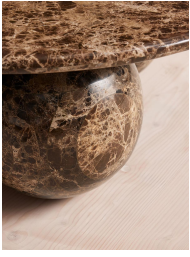

Details

Assembly required: Yes
Care instructions: Clean with water using a cloth or sponge. Marble is a material to be clean with extreme delicacy: it is porous and can absorb liquids resulting in stains. Poliform surfaces are treated with a special anti-stain and anti-oil product; nonetheless, spills of wine, coffee, lemon, vinegar and other products containing aggressive agents must be wiped up immediately. To maintain surfaces in good condition, a regular treatment with typical products for cleaning and maintenance of marble, ensuring that these products are neutral and specific for the finish of your marble glossy or polished. Do not under any circumstances use abrasive or aggressive products, acidic detergents, bleach, abrasive paper or steel wool.
Clearance: 34cm
Feet: Felt
Finish: Polished Marble
Frame: Plywood and Steel
Hardware: Steel plate
Material: Dark Emperador Marble, Plywood and Steel
Removable legs: Yes