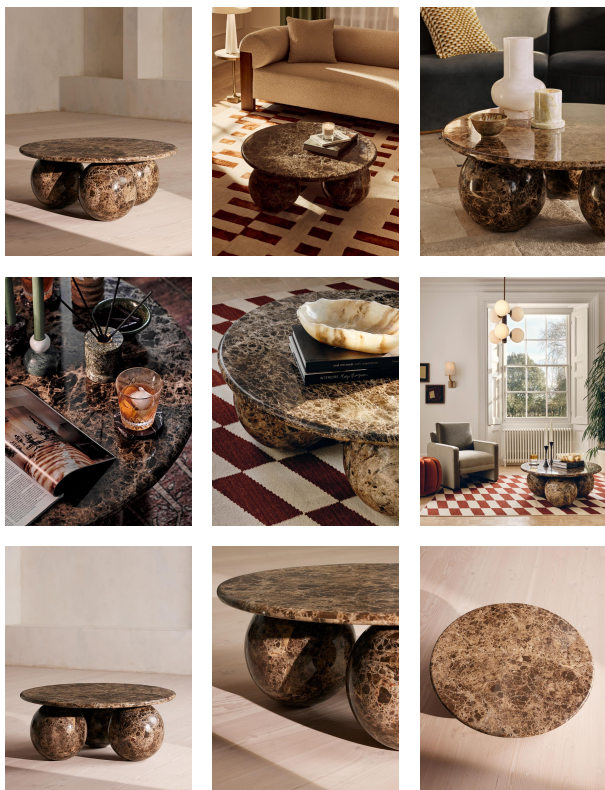

Dimensions

Product dimensions: H37 x W90 x D90cm / H14.4 x W35.4 x D35.4"

Product weight: 154kg / 339.5lbs

Packaged or boxed dimensions: H64 x W103 x D103cm / H25 x W40.6 x D40.6"

Packaged or boxed weight: 196kg / 432.1lbs

Number of boxes: 2

* Box 1 : H113 x W113 x D22cm / H44.5 x W44.5 x D8.5"

* Box 2 : H54 x W126 x D52cm / H21.3 x W49.6 x D20.5"