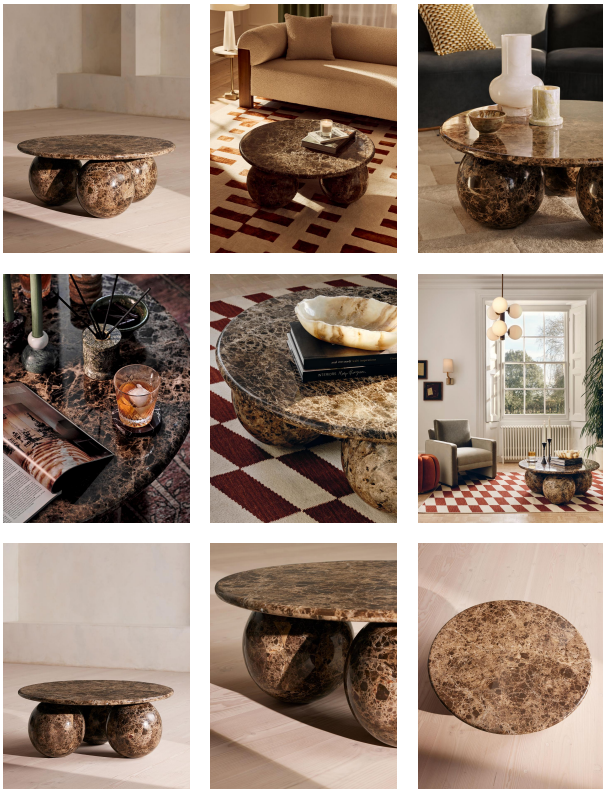

Dimensions

Product dimensions: H37 x W90 x D90cm / H14.4 x W35.4 x D35.4"

Product weight: 154kg / 339.5lbs

Packaged or boxed dimensions: H64 x W103 x D103cm / H25 x W40.6 x D40.6"

Packaged or boxed weight: 196kg / 432.1lbs

Number of boxes: 2

* Box 1 : H113 x W113 x D22cm / H44.5 x W44.5 x D8.5"

* Box 2 : H54 x W126 x D52cm / H21.3 x W49.6 x D20.5"