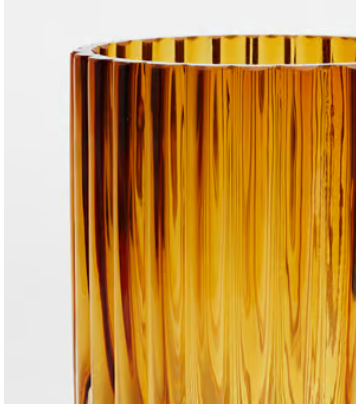

SOHO HOME

Barlow Glass Toothbrush Holder

~~€46~~ €20 Regular price

~~€39~~ €16 Member price

The Barlow toothbrush holder is crafted from a ribbed coloured glass to reference the interiors of our 180 House, based on London's Strand. Keep it sinkside to house toothbrushes, and pair with the Barlow soap dish for a coordinated bathroom scheme.

Dimensions

Dimensions: H15 x W10 x D10cm / H5.9 x W3.9 x D3.9"

Weight: 1kg / 2.2lbs

Packaged weight: 1kg / 2.2lbs

Details

Material: Ribbed Glass

Care instructions: Wipe clean with a soft cloth