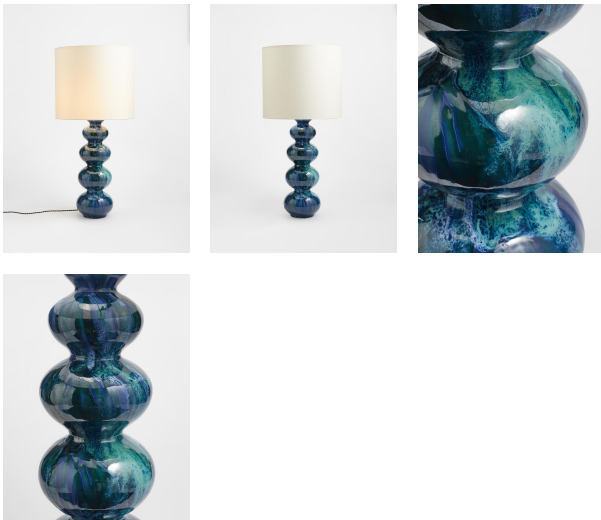

Frome Table Lamp, Azure

£425

Regular

£361

Membership

Available in

White

Blue

Product details

Enhance your space with the impressive Frome table lamp, moulded in Portugal from durable ceramic, each piece is hand decorated and finished by Portuguese artisans in a unique process to create a beautiful one of a kind reactive glaze. Characterised by a glossy, undulating base, use the lamp to recreate the lighting schemes at Babington House.

- Hand finished in Portugal
- Ceramic table lamp
- Reactive glaze makes each lamp unique
- Available in 2 colourways
- Pair with Tala bulb
- Inspired by lamps at Babington House

Dimensions

Product dimensions: H80 x W40 x D40cm / H31 x W16 x D16"