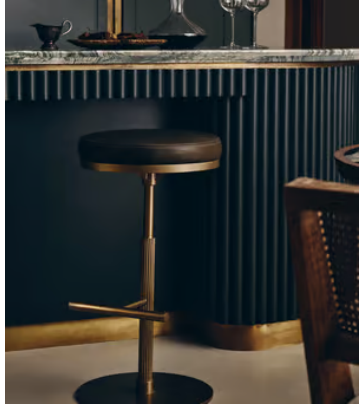

SOHO HOME

Wardell Barstool

€1,550 Regular price

€1,318 Member price

A fixed-height silhouette that combines brass with smooth leather for a classic finish.

Bring the bar home with our Wardell bar stool; a matte brass finish on the stem, footrest and circular base references a material seen in our Houses around the world. The design is finished with intricate grooving on the central column and double top stitching around its smooth-leather seat.

Composition: 100% Leather

Fabric: Leather

Feet: Rubber glide

Filling: PU foam

Finish: Antique Brass and moss-green Leather

Frame: Poplar wood, MDF and steel

Hardware: Steel upright, base and footrest

Material: Poplar Wood, MDF, PU Foam, Moore & Giles Leather and Steel