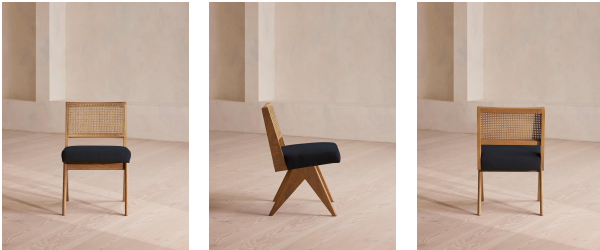

Dimensions

Product dimensions: H81.3 x W57.2 x D55.2cm /
H30.9 x W23.6 x D22.4"

Product weight: 9.2kg / 20.3lbs

Packaged or boxed dimensions: H86 x W56 x D63cm /
H33.9 x W22 x D24.8"

Packaged or boxed weight: 12.2kg / 26.9lbs