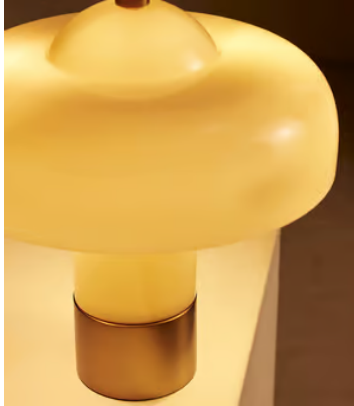

SOHO HOME

Giovanni Table Lamp, Cream

€450 Regular price

€383 Member price

Inspired by 180 House, the Giovanni table lamp is crafted from moulded white glass with a glossy domed shade. The light glows throughout the whole piece, which makes it a unique lighting option for bedside tables and office spaces.

Dimensions

Dimensions: H31.7 x W30 x D30cm / H12 x W12 x D12"

Weight: 5kg / 11lbs

Packaged dimensions: H38 x W38 x D37cm / H15 x W15 x D14.6"

Packaged weight: 5kg / 11lbs

Details

Assembly required: Yes

Base dimensions: H30 x W10 x D10cm