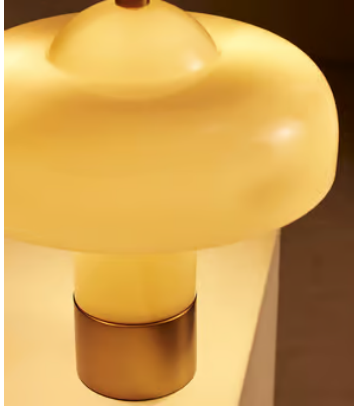

## Giovanni Table Lamp, Cream

€460 Regular price

€391 Member price

Inspired by 180 House, the Giovanni table lamp is crafted from moulded white glass with a glossy domed shade. The light glows throughout the whole piece, which makes it a unique lighting option for bedside tables and office spaces.