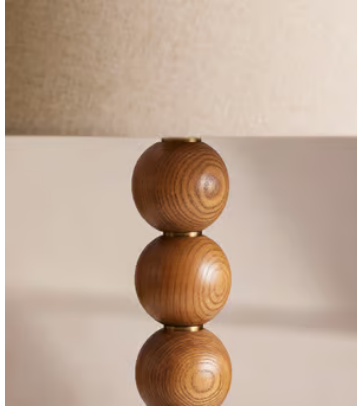

SOHO HOME

Bead Table Lamp

€320 Regular price

€272 Member price

Made from solid oak, our Bead table lamp is characterised by wooden stacking beads, with antique brass finish discs slotted in between to mirror the textures at Soho Roc House. It's paired with a natural linen shade in a tapered design. Perch it on a side table or bedside cabinet to create an ambient glow.

Dimensions

Product dimensions: H61.3 x W36 x D36cm / H24 x W14 x D14"

Product weight: 2kg / 4.4lbs

Packaged or boxed dimensions: H38 x W38 x D60cm / H15 x W15 x D23.6"

Packaged or boxed weight: 2kg / 4.4lbs