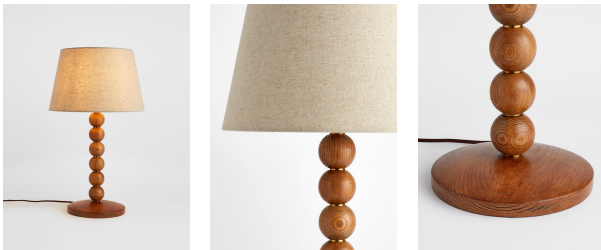

Bead Table Lamp

£250 Regular

£213 Membership

Product details

Made from solid oak, our Bead table lamp is characterised by wooden stacking beads, with antique brass finish discs slotted in between to mirror the textures at Soho Roc House. It's paired with a natural linen shade in a tapered design. Perch it on a side table or bedside cabinet to create an ambient glow.

- Turned solid oak base
- Antique brass finish detail
- Natural linen tapered shade
- Inspired by Soho Roc House

Dimensions

Product dimensions: H61.3 x W36 x D36cm / H24 x W14 x D14"

Product weight: 2.2kg / 4.9lbs

Packaged or boxed dimensions: H38 x W38 x D60cm / H15 x W15 x D23.4"

Packaged or boxed weight: 3.7kg / 8.2lbs

Details

Assembly required: Yes

Base dimensions: H44.5 x W22 x D22cm

Bulb required: 1 / E27 / 6W Maximum