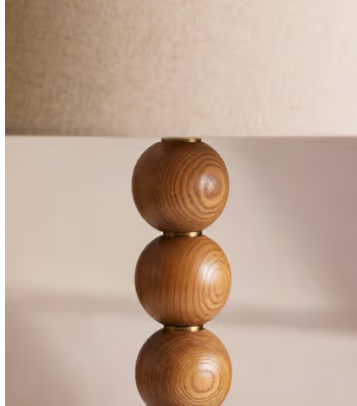

## Bead Table Lamp

€325 Regular price

€276 Member price

Made from solid oak, our Bead table lamp is characterised by wooden stacking beads, with antique brass finish discs slotted in between to mirror the textures at Soho Roc House. It's paired with a natural linen shade in a tapered design. Perch it on a side table or bedside cabinet to create an ambient glow.

### Dimensions

**Dimensions:** H61.3 x W36 x D36cm / H24 x W14 x D14"

**Weight:** 2kg / 4.4lbs

**Packaged dimensions:** H38 x W38 x D60cm / H15 x W15 x D23.6"

**Packaged weight:** 2kg / 4.4lbs