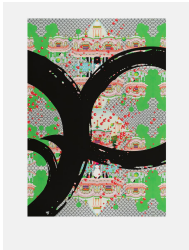

SOHO HOME

'kali 2020' By Princess Pea

€390 Regular

€332 Membership

Product details

Part of our new Soho Editions, this limited-edition print was created by Soho House Art Prize 2020 runner-up, Princess Pea - an anonymous visual and performance artist based in Gurgaon, India. The artist's oversized anime head is used to signify the weight of conforming to society's standards of beauty, posing questions about identity and perspective. You can find the artist's work displayed in Soho House Mumbai.

Dimensions

Product dimensions: H59 x W42 x D42cm / H23.2 x W16.5 x D16.5"

Product weight: 2kg / 4.4lbs

Details

Archival Inkjet with a 1 Colour Screenprint Overlay on Somerset Satin Enhanced 330gsm Paper
Please note that frame is not included.