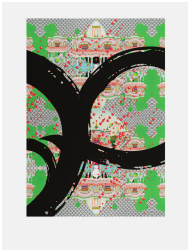

SOHO HOME

'kali 2020' By Princess Pea

£300 Regular

£255 Membership

Product details

Part of our new Soho Editions, this limited-edition print was created by Soho House Art Prize 2020 runner-up, Princess Pea - an anonymous visual and performance artist based in Gurgaon, India. The artist's oversized anime head is used to signify the weight of conforming to society's standards of beauty, posing questions about identity and perspective. You can find the artist's work displayed in Soho House Mumbai.

- Soho House Art Prize runner-up 2020, Princess Pea
- Digital with thick coloured overlay
- Edition of 40
- Print only
- H59.4 x W42cm

Dimensions

Product dimensions: H59 x W42 x D42cm / H23.2 x W16.5 x D16.5"

Product weight: 2kg / 4.4lbs

Details

Archival Inkjet with a 1 Colour Screenprint Overlay on Somerset Satin Enhanced 330gsm Paper
Please note that frame is not included.