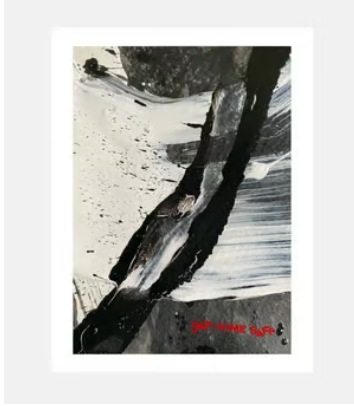

## 'Get Home Safe' by Reggie Black

€515 Regular price

€438 Member price

Part of our new Soho Editions, this limited-edition print was created by Soho House Art Prize 2020 runner-up, Reggie Black. 'Get Home Safe' underlines the precarious nature of safety, travel, and the uncertainty of getting home. Based in Maryland, Black uses text to navigate trauma, alongside personal and collective fear to inspire with defiant hope and optimism.

### Details

Digital archival print on Somerset Satin Enhanced 330gsm paper

Please note that frame is not included.