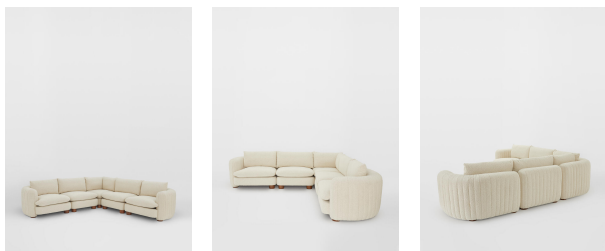

Vivienne Modular Corner Sofa, Boucle Natural

£7,575

Regular

£6,439

Membership

Available in

- Linen Prussian Blue
- Linen Sage
- Velvet Olive
- Velvet Taupe
- Boucle Natural
- Velvet Lichen
- Velvet Rust
- Velvet Camel
- Velvet Royal Blue
- Velvet Porcelain
- Velvet Mustard
- Velvet Antique Rose
- Velvet Grey Blue
- Linen Antique Rose
- Linen Bisque
- Linen Indigo
- Linen Mushroom
- Linen Ochre
- Linen Olive
- Linen Sienna
- Linen Wheat

Product details

The eighth floor at White City House forms the inspiration for the Vivienne modular sofa, cut from textured boucle fabric and constructed into a corner sofa with pleated stitch detailing, cylindrical legs, and a wrap-around back. It offers low lounge sitting which is ideal for cosy evenings in; coordinate and configure with other pieces in the Vivienne collection for the full effect.

- Corner style
- Cylindrical legs
- Pleated stitch detailing
- Wrap-around arms and back
- Inspired by White City House

Dimensions

Product dimensions: H83 x W319 x D105cm / H32.7 x W125.6 x D41.3"

Product weight: 52kg / 114.6lbs

Removable cushions: Yes

Removable legs: No

Seat depth: 57cm

Seat height: 47cm

Seat width: 93cm

Spring count: 15