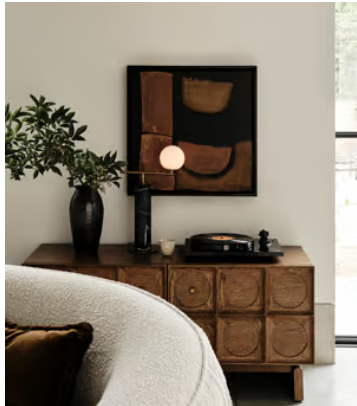

SOHO HOME

Marcel Media Unit, Medium Oak

€2,350 Regular price

€1,998 Member price

An angular, solid oak silhouette is detailed with circular carvings at the front to mirror its brass drawer handles.

Crafted from solid oak, the Marcel media unit takes its cues from Soho House Rome, defined by angular edges, square-cut ridges and circular detailing that enhances the central handles. Two front doors with brass handles open onto shelved storage space with cable organisation at the back.

Dimensions

Dimensions: H60 x W130 x D50cm / H23.6 x W51.2 x D19.7"

Weight: 70kg / 154.3lbs

Packaged dimensions: H144 x W64 x D82cm / H56.5 x W25 x D32.3"

Packaged weight: 104kg / 229.3lbs

Details

Adjustable shelf?: Yes

Assembly required: No

Clearance: 10cm

Door dimensions: H40 x W62 x D38cm

Feet: Plastic glide

Finish: Mid-tone Oak and Antique Brass

Frame: Oak Wood

Handles: Brass

Material: Oak wood, MDF, Oak veneer and Brass