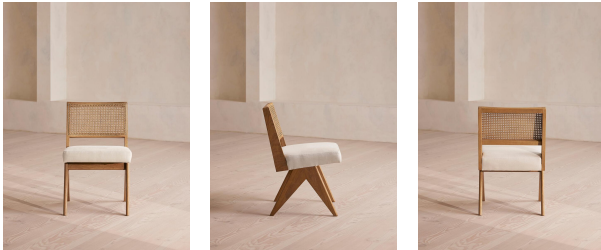

SOHO HOME

Hayward Dining Chair, Linen, Taupe

£595 Regular

£506 Membership

Available in

Fern

Taupe

Product details

Originally designed for 180 House, our Hayward dining chair is built onto a solid oak frame with a wire-brushed finish. It has a natural woven cane back and is fitted with a taupe linen cushion for comfort.

Dimensions

Product dimensions: H81.3 x W57.2 x D55.2cm /
H30.9 x W23.6 x D22.4"

Product weight: 9.2kg / 20.3lbs

Packaged or boxed dimensions: H86 x W56 x D63cm /
H33.9 x W22 x D24.8"

Packaged or boxed weight: 12.2kg / 26.9lbs