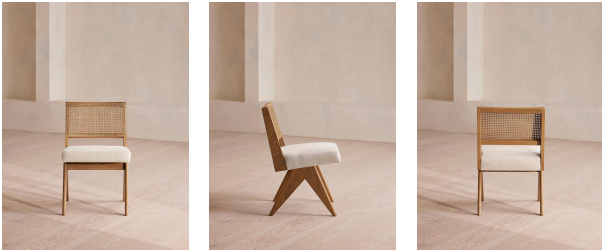

Dimensions

Product dimensions: H81.3 x W57.2 x D55.2cm /
H30.9 x W23.6 x D22.4"

Product weight: 9.2kg / 20.3lbs

Packaged or boxed dimensions: H86 x W56 x D63cm /
H33.9 x W22 x D24.8"

Packaged or boxed weight: 12.2kg / 26.9lbs