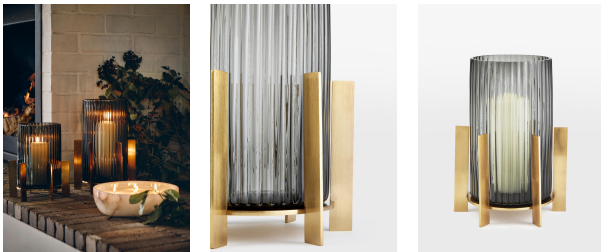

SOHO HOME

Lingley Hurricane Candleholder, Large

£80

Regular

£64

Membership

Sizes

Large

Product details

Crafted from ribbed glass and housed on a brass stand, the Lingley Hurricane candleholder can also be used as a vase. Inspired by 180 House, it references the 1970s-inspired colours and interiors of our newest London House, based on the Strand.

- Lingley Hurricane large candleholder
- Ribbed glass
- Use this multi-functional vessel to display our large pillar candles, or use as a vase

Dimensions

Product dimensions: H31 x W15 x D15cm / H12.2 x W5.9 x D5.9"