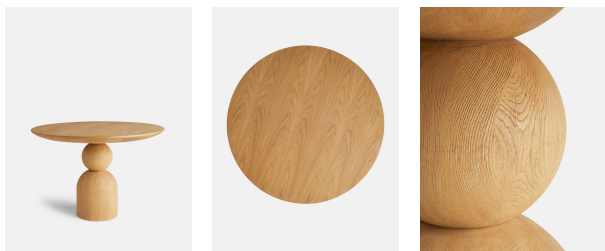

Lowden Dining Table

€2,200 Regular

€1,870 Membership

Product details

Drawing on the natural wooden details of Soho Beach House Canouan, the Lowden table has been crafted in open grain oak with a pale oak finish. Its simple yet sculptural form creates a modern focal point for the dining room, as well as a conversational piece when entertaining guests.

Dimensions

Product dimensions: H76 x W110 x D110cm / H29.9 x W43.3 x D43.3"

Product weight: 92kg / 202.8lbs

Number of boxes: 2

* Box 1 : H90 x W50 x D50cm / H35.4 x W19.5 x D19.5"

* Box 2 : H128 x W128 x D16cm / H50.4 x W50.4 x D6.1"

Feet: Felt

Frame: Resin

Material: Resin, MDF and Oak Crown Veneer

Removable legs: Yes