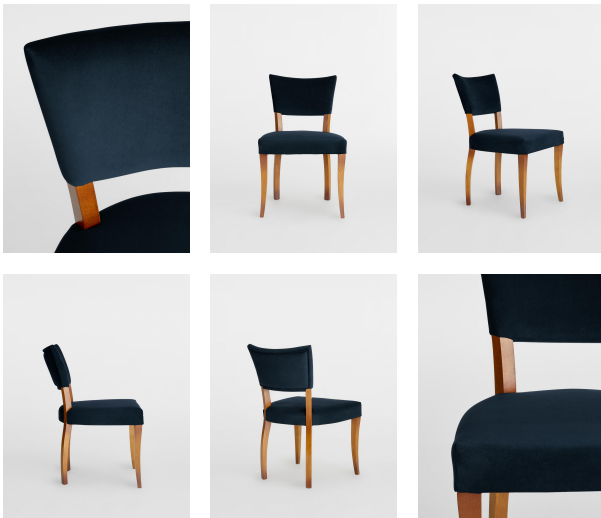

Pair Of Molina Dining Chairs, Velvet, Indigo

£995 Regular

£846 Membership

Available in

Velvet Indigo

Linen Natural

Velvet Mustard

Velvet Grey Blue

Product details

A House hero, you'll find our upholstered Molina dining chairs in many of our Houses, including High Road House and Soho House Berlin, as well as a vintage version in Kettner's. The set is crafted in Italy and upholstered in cotton velvet.

- Dining chairs with upholstered seat and back
- Upholstered in indigo velvet
- Beech wood frame
- Inspired by the vintage dining chairs at Kettner's

Dimensions

Product dimensions: H78 x W50 x D58cm / H30.7 x W19.7 x D22.8"

Product weight: 6.1kg / 13.4lbs

Details

Seat depth: 49.5cm

Seat width: 51.5cm

Seat height: 46cm

Frame: FSC Beech frame & Fabric: 100% Polyester

Care instructions: Clean with a soft damp cloth, do not use any abrasive cleaners. Blot spills immediately and wipe with a clean, cloth