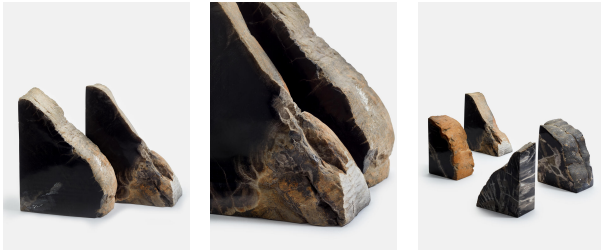

Details

Assembly required: No

Bathroom safe: No

Care instructions: Fragile, handle with care. Wipe with a damp cloth

Construction: Indoor

Material: Wood