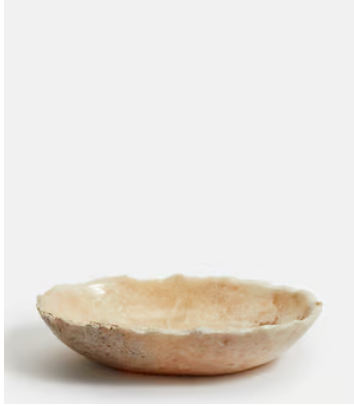

SOHO HOME

Liston Onyx Bowl

€345 Regular price

€293 Member price

Echoing the natural materials used throughout the spaces at Soho Roc House, each of our Liston bowls is carved by hand from a block of solid onyx, with raw edges, distinctive veining and crystalline patterns in the stone.

Construction: Indoor

Material: Onyx

Watertight: No

Care instructions: Fragile, handle with care. Wipe with a damp cloth