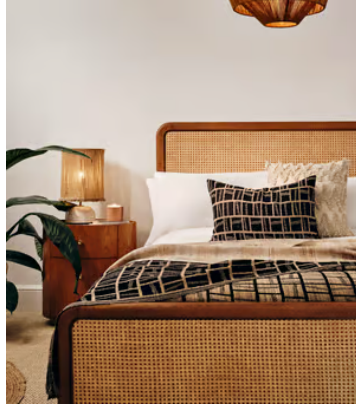

SOHO HOME

Kendrick Cushion, Oblong

€130 Regular price

€111 Member price

The Kendrick cushion is finished with a geometric design that is intricately woven from linen and wool. Incorporate it into your sofa to evoke White City House's relaxed, sixties-inspired style.

Dimensions

Dimensions: H40 x W60 x D5cm / H15.8 x W23.6 x D2"

Weight: 1kg / 2.2lbs

Packaged weight: 1kg / 2.2lbs

Details

Material: 55% Wool, 45% Silk, 100% Linen Reverse

Care Instructions: Dry clean only