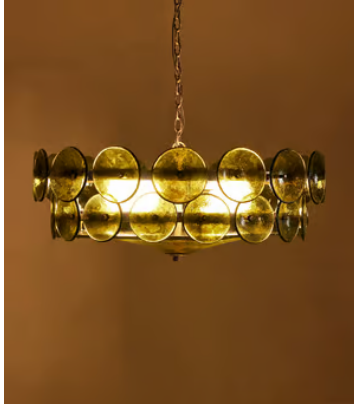

SOHO HOME

Lorenzo Chandelier, Green

€2,100 Regular price

€1,785 Member price

Originally designed for the spaces at Soho House West Hollywood, our Lorenzo chandelier is handmade from pressed glass by skilled artisans. Green glass discs are mounted on tiered, antique brass arms that surround two central glass plates for great visual effect.

Available in 3 colours

Orange

Green

White