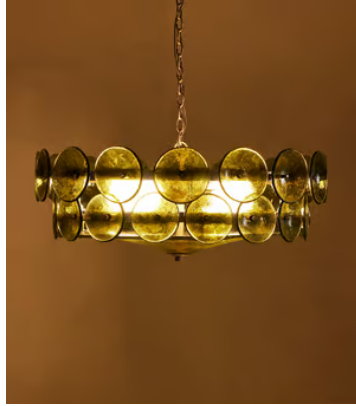

## Lorenzo Chandelier, Green

€1,800 Regular price

€1,530 Member price

Originally designed for the spaces at Soho House West Hollywood, our Lorenzo chandelier is handmade from pressed glass by skilled artisans. Green glass discs are mounted on tiered, antique brass arms that surround two central glass plates for great visual effect.

### Available in 3 colours

Orange

Green

White