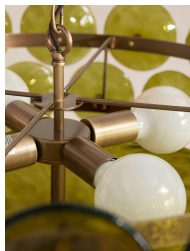

White

Product details

Originally designed for the spaces at Soho House West Hollywood, our Lorenzo chandelier is handmade from pressed glass by skilled artisans. Green glass discs are mounted on tiered, antique brass arms that surround two central glass plates for great visual effect.

- Tiered pendant
- Pressed glass
- Green glass discs
- Antique brass finish
- Adjustable chain
- As seen in Soho House West Hollywood

Dimensions

Product dimensions: H29 x W76 x D76cm / H11.4 x W29.9 x D29.9"