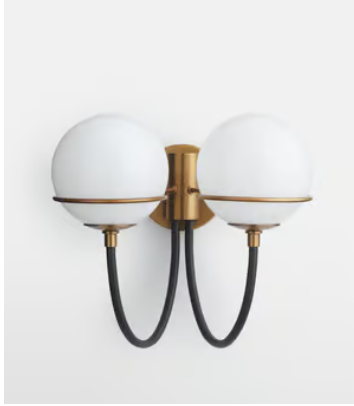

## Rene Wall Light

~~€290~~ €145 Regular price

~~€247~~ €116 Member price

The lights that hang in our Soho Works spaces inspired the design of the Rene wall light, which has two glossy glass orbs that sit in raised antique brass-finished holders. Curved black tubes float beneath the globes, enhancing the sculptural quality of the design.