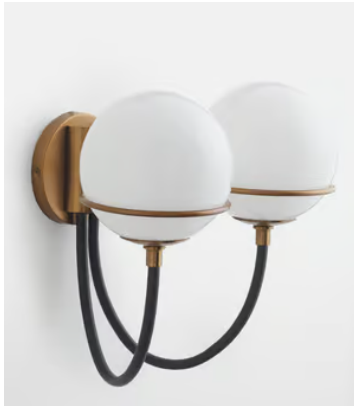

## Rene Wall Light

~~€290~~ €145 Regular price

~~€247~~ €116 Member price

The lights that hang in our Soho Works spaces inspired the design of the Rene wall light, which has two glossy glass orbs that sit in raised antique brass-finished holders. Curved black tubes float beneath the globes, enhancing the sculptural quality of the design.