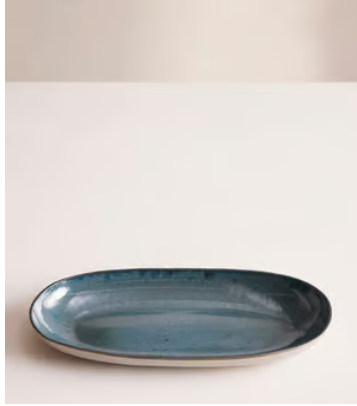

## Nero Serving Platter, Blue

€85 Regular price

€72 Member price

Crafted in Portugal from durable stoneware, our Nero range is inspired by the natural textures and interiors at Soho House Barcelona. Reactive glazes in matte and gloss create unique tonal variations and speckles that mimic the shadows of light on the Mediterranean Sea.