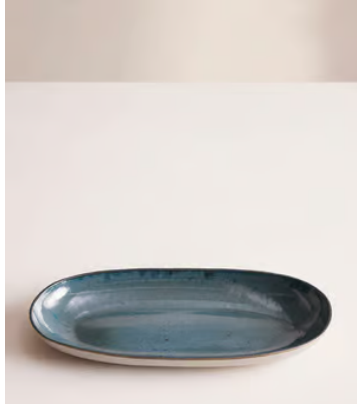

SOHO HOME

Nero Serving Platter, Blue

€83 Regular price

€71 Member price

Crafted in Portugal from durable stoneware, our Nero range is inspired by the natural textures and interiors at Soho House Barcelona. Reactive glazes in matte and gloss create unique tonal variations and speckles that mimic the shadows of light on the Mediterranean Sea.