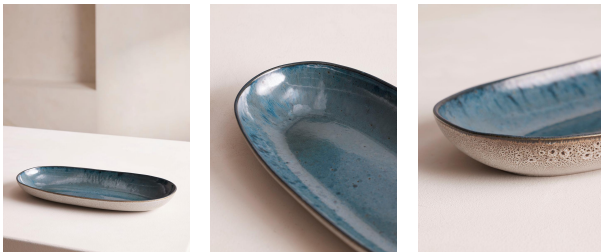

SOHO HOME

Nero Serving Platter, Blue

€85 Regular

€72 Membership

Product details

Crafted in Portugal from durable stoneware, our Nero range is inspired by the natural textures and interiors at Soho House Barcelona. Reactive glazes in matte and gloss create unique tonal variations and speckles that mimic the shadows of light on the Mediterranean Sea.

Dimensions

Product dimensions: H5 x W42 x D21cm / H2 x W16.5 x D8.3"

Product weight: 1kg / 2.2lbs

Packaged or boxed weight: 1kg / 2.2lbs

Details

Assembly required: No

Care instructions: Dishwasher and microwave safe

Dishwasher safe: Yes

Material: Stoneware

Microwave safe: Yes

Oven safe: No