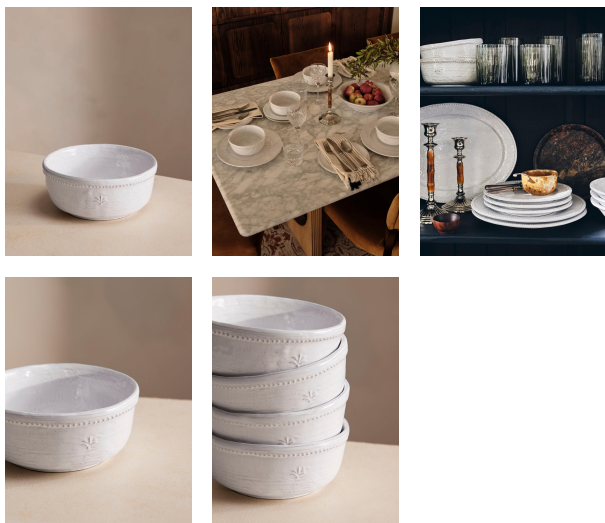

Hillcrest Cereal Bowl, White, Set Of Four

€125 Regular

€100 Membership

Available in

Product details

Crafted from robust Tuscan stoneware, our Hillcrest range is handmade in Italy by skilled craftspeople who have been producing ceramics in a village outside Florence for 40 years. Drawing on the rustic interiors at Soho Farmhouse, each piece is glazed and embellished by hand, with the individual marks of the maker adding charm and character.

Dimensions

Product dimensions: H6 x W16 x D16cm / H2.4 x W6.3 x D6.3"

Product weight: 2kg / 4.4lbs

Packaged or boxed dimensions: H52 x W39 x D20cm / H20.5 x W15.4 x D7.9"

Packaged or boxed weight: 2kg / 4.4lbs