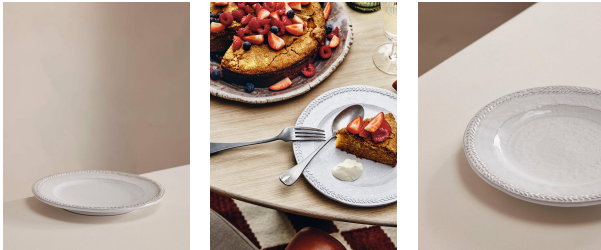

Hillcrest Side Plate, White, Set Of Four

£125

Regular

£106

Membership

Available in

White

Product details

Crafted from robust Tuscan stoneware, our Hillcrest range is handmade in Italy by skilled craftspeople who have been producing ceramics in a village outside Florence for 40 years. Drawing on the rustic interiors at Soho Farmhouse, each piece is glazed and embellished by hand, with the individual marks of the maker adding charm and character.

- Set of four stoneware side plates
- Rustic, organic shape
- Handcrafted in Italy
- Hand-applied glaze makes each piece unique
- Decorative leaf motif around rim
- Inspired by Soho Farmhouse

Dimensions