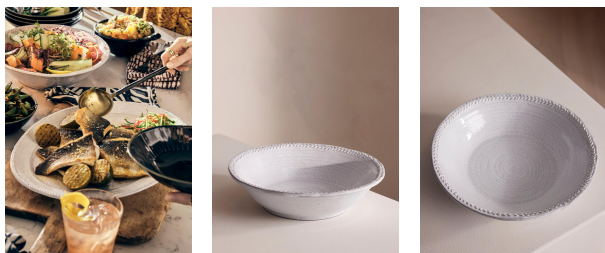

SOHO HOME

Hillcrest Serving Bowl, White

€93 Regular

€74 Membership

Available in

White

Product details

Crafted from robust Tuscan stoneware, our Hillcrest range is handmade in Italy by skilled craftspeople who have been producing ceramics in a village outside Florence for 40 years. Drawing on the rustic interiors at Soho Farmhouse, each piece is glazed and embellished by hand, with the individual marks of the maker adding charm and character.

Dimensions

Product dimensions: H7 x W29 x D29cm / H2.8 x W11.4 x D11.4"

Product weight: 1kg / 2.2lbs

Packaged or boxed weight: 1kg / 2.2lbs

Details

Assembly required: No

Care instructions: Dishwasher and microwave safe