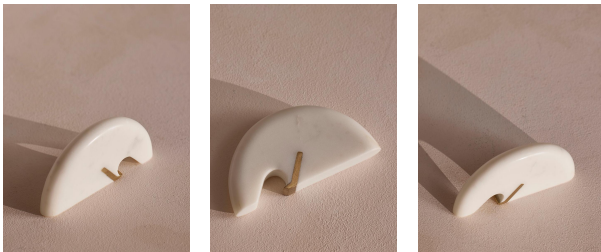

SOHO HOME

Halsey Bottle Opener, White

€78 Regular

€66 Membership

Product details

This contemporary bottle opener blends form and function, bringing an Art Deco infusion to a bar cart or cocktail cabinet. Crafted in India from white marble with distinctive veining, it features a solid brass inlay to open bottle tops.

Dimensions

Product dimensions: H1.5 x W5 x D10cm / H0.6 x W2 x D3.9"

Product weight: 0.2kg / 0.4lbs

Packaged or boxed weight: 2.7kg / 6lbs

Details

Assembly required: No

Care instructions: Wipe with a soft, dry cloth. Do not use abrasives or cleaners as they may damage the finish.