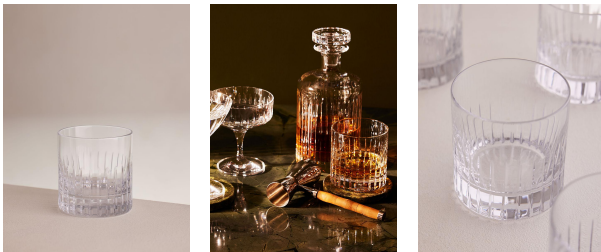

SOHO HOME

Roebling Cut Crystal Rocks Glass, Set Of Four

€170 Regular

€136 Membership

Product details

Designed exclusively for DUMBO House, the Roebling collection is a fitting tribute to John Augustus Roebling, the civil engineer who designed and built Brooklyn Bridge. Handcrafted from a weighty crystal, each piece has been intricately cut with straight lines echoing the cables that suspend above this historical landmark. Hand-finished and polished for extra brilliance, this collection will become a cherished part of your at-home bar for relaxed entertaining.

Dimensions

Product dimensions: H8.7 x W8.4 x D8.4cm / H3.4 x W3.3 x D3.3"

Product weight: 0.4kg / 0.9lbs

Packaged or boxed dimensions: H14 x W57 x D39cm / H5.4 x W22.6 x D15.4"

Packaged or boxed weight: 1kg / 2.2lbs

Details

Assembly required: No

Care instructions: Handwash only. Wipe with a soft, dry cloth. Do not use abrasives or cleaners as they may damage the finish.

Dishwasher safe: No

Material: Lead free crystal glass

Microwave safe: No

Oven safe: No