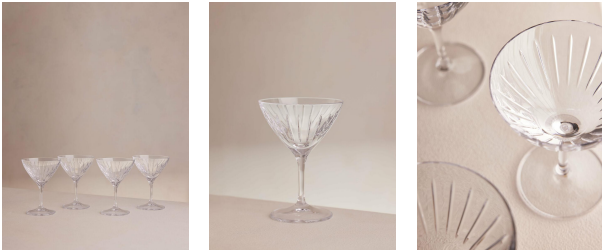

SOHO HOME

Roebling Cocktail Glass, Set Of Four

£185

Regular

£157

Membership

Product details

Designed exclusively for DUMBO House, the Roebling collection is a fitting tribute to John Augustus Roebling, the civil engineer who designed and built Brooklyn Bridge. Handcrafted from a weighty crystal, each piece has been intricately cut with straight lines echoing the cables that suspend above this historical landmark. Hand-finished and polished for extra brilliance, this collection will become a cherished part of your at-home bar for relaxed entertaining.

- Set of four cut crystal cocktail glasses
- Crystal has a weighty feel and a highly polished brilliance
- Hand-finished by skilled craftsmen
- Comes in a Soho Home gift box
- Straight lines inspired by the cables on the Brooklyn Bridge
- Designed exclusively for DUMBO House
- Our Roebling cut crystal is used in all our Houses