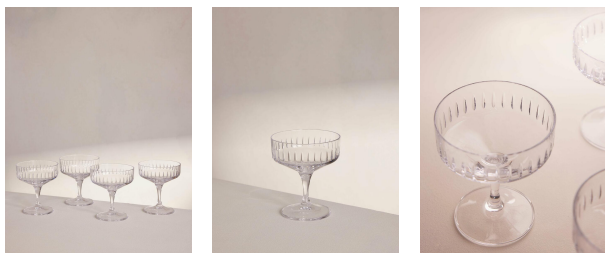

SOHO HOME

Roebing Champagne Coupe, Set Of Four

£185 Regular

£157 Membership

Product details

Designed exclusively for DUMBO House, the Roebing collection is a fitting tribute to John Augustus Roebing, the civil engineer who designed and built Brooklyn Bridge. Handcrafted from a weighty crystal, each piece has been intricately cut with straight lines echoing the cables that suspend above this historical landmark. Hand-finished and polished for extra brilliance, this collection will become a cherished part of your at-home bar for relaxed entertaining.

- Set of four cut crystal Champagne coupes
- Crystal has a weighty feel and a highly polished brilliance
- Hand-finished by skilled craftsmen
- Comes in a Soho Home gift box
- Straight lines inspired by the cables on the Brooklyn Bridge
- Designed exclusively for DUMBO House
- Our Roebing cut crystal is used in all our Houses