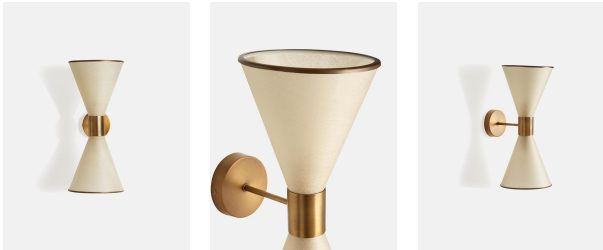

Kremer Wall Light

€215 Regular

€172 Membership

Product details

Because it's both an uplighter and a downlighter, the Kremer lights 'negative space' making it a good source of ambient lighting.

- Double ended wall light with two light sources
 - Off-white conical paper shades with brass rim
 - Antique brass finish fittings
 - 2 / E14 / 40W Maximum
 - Seen in Cowshed at Soho House Amsterdam
- Please note this is a hard wired light and will need to be installed by an electrician.

Dimensions

Product dimensions: H44 x W18 x D24cm / H17.3 x W7.1 x D9.4"

Product weight: 2kg / 4.4lbs

Packaged or boxed dimensions: H31 x W25 x D25cm / H12.2 x W9.8 x D9.8"

Packaged or boxed weight: 2kg / 4.4lbs

Details

Assembly required: Yes, specialist

Bulb required: 1 / E12 / 4W Maximum

Bulb style: Tala 4W Sphere I LED

Bulb(s) included: No

Care instructions: Clean with a soft dry cloth only. Do not use polishing agents, harsh chemicals or abrasive cleaners as they may damage the finish.