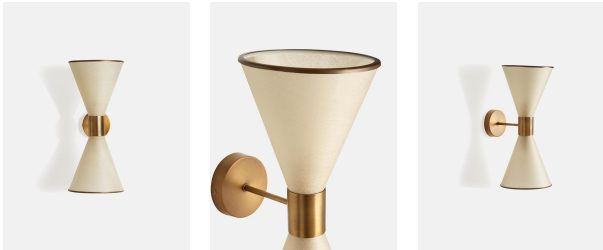

Kremer Wall Light

€220 Regular

€176 Membership

Product details

Because it's both an uplighter and a downlighter, the Kremer lights 'negative space' making it a good source of ambient lighting.

- Double ended wall light with two light sources
 - Off-white conical paper shades with brass rim
 - Antique brass finish fittings
 - 2 / E14 / 40W Maximum
 - Seen in Cowshed at Soho House Amsterdam
- Please note this is a hard wired light and will need to be installed by an electrician.

Dimensions

Product dimensions: H44 x W18 x D24cm / H17.3 x W7.1 x D9.4"

Product weight: 2kg / 4.4lbs

Packaged or boxed dimensions: H31 x W25 x D25cm / H12.2 x W9.8 x D9.8"

Packaged or boxed weight: 2kg / 4.4lbs

Details

Assembly required: Yes, specialist

Bulb required: 1 / E12 / 4W Maximum

Bulb style: Tala 4W Sphere I LED

Bulb(s) included: No

Care instructions: Clean with a soft dry cloth only. Do not use polishing agents, harsh chemicals or abrasive cleaners as they may damage the finish.