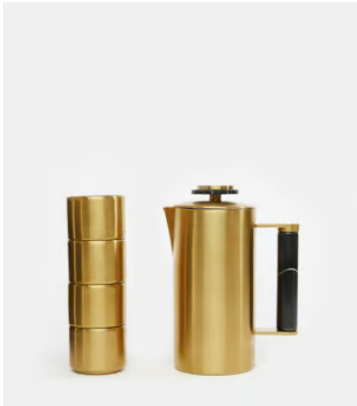

SOHO HOME

Henlow Cafetiere & Set of Four Cups, Gold

~~€420~~ €210 Regular price

~~€357~~ €168 Member price

Crafted from stainless steel with a brushed gold-tone finish, this set features a cafetiere with a black marble handle and four double-walled coffee cups. With clean Modernist lines inspired by the interiors at White City House, it's the perfect way to start the morning, and also makes an excellent gift.

Dimensions

Dimensions: H22.09 x W10.2 x D16.85cm / H8.7 x W4 x D7"

Weight: 1kg / 2.2lbs

Packaged weight: 1kg / 2.2lbs

Details

Cafetiere: H22.09cm x W10.2cm x D16.85cm

Cups: H5.2cm x W6.5cm x D6.5cm

Capacity: