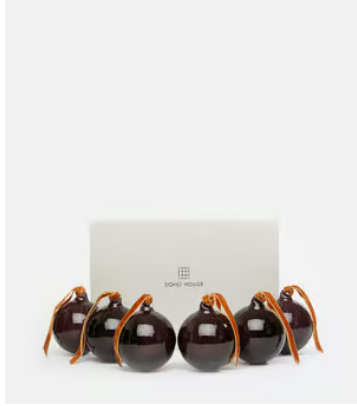

## Rosendale Baubles, Purple, Set of Six

€64 Regular price

€54 Member price

Trim your Christmas tree with our Rosendale baubles, based on the glassware found at DUMBO House in Brooklyn and Soho House Amsterdam. Available in opaque white or purple, they're mouth blown with a distinctive spiral pattern that catches the light beautifully.

### Dimensions

**Dimensions:** H30 x W14 x D14cm / H11.8 x W5.5 x D5.5"

**Weight:** 2kg / 4.4lbs

**Packaged dimensions:** H21 x W21 x D30cm / H8.3 x W8.3 x D11.8"

**Packaged weight:** 2kg / 4.4lbs