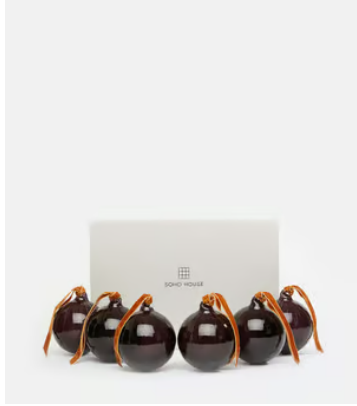

SOHO HOME

Rosendale Baubles, Purple, Set of Six

€65 Regular price

€55 Member price

Trim your Christmas tree with our Rosendale baubles, based on the glassware found at DUMBO House in Brooklyn and Soho House Amsterdam. Available in opaque white or purple, they're mouth blown with a distinctive spiral pattern that catches the light beautifully.

Dimensions

Dimensions: H30 x W14 x D14cm / H11.8 x W5.5 x D5.5"

Weight: 2kg / 4.4lbs

Packaged dimensions: H21 x W21 x D30cm / H8.3 x W8.3 x D11.8"

Packaged weight: 2kg / 4.4lbs

Details

Assembly required: No