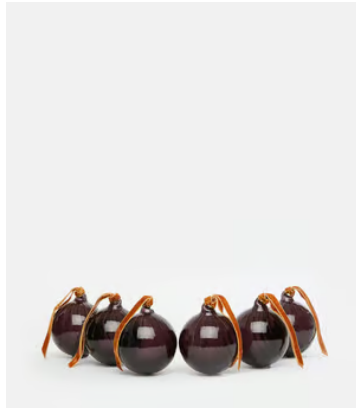

SOHO HOME

Rosendale Baubles, Purple, Set of Six

€65 Regular price

€55 Member price

Trim your Christmas tree with our Rosendale baubles, based on the glassware found at DUMBO House in Brooklyn and Soho House Amsterdam. Available in opaque white or purple, they're mouth blown with a distinctive spiral pattern that catches the light beautifully.

Dimensions

Dimensions: H30 x W14 x D14cm / H11.8 x W5.5 x D5.5"

Weight: 2kg / 4.4lbs

Packaged dimensions: H21 x W21 x D30cm / H8.3 x W8.3 x D11.8"

Packaged weight: 2kg / 4.4lbs

Details

Assembly required: No