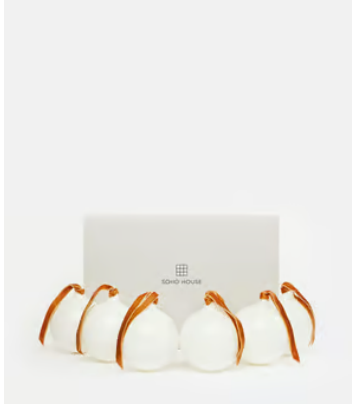

## Rosendale Baubles, White, Set of Six

€65 Regular price

€55 Member price

Trim your Christmas tree with our Rosendale baubles, which are based on the glassware found at DUMBO House in Brooklyn and Soho House Amsterdam. Available in opaque white or purple, they're mouth blown with a distinctive spiral pattern that catches the light beautifully.

### Dimensions

**Dimensions:** H38 x W18 x D18cm / H15 x W7.1 x D7.1"

**Weight:** 2kg / 4.4lbs

**Packaged weight:** 2kg / 4.4lbs