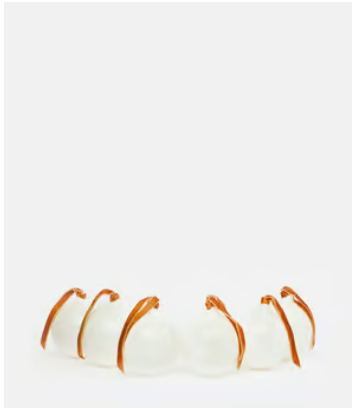

## Rosendale Baubles, White, Set of Six

€65 Regular price

€55 Member price

Trim your Christmas tree with our Rosendale baubles, which are based on the glassware found at DUMBO House in Brooklyn and Soho House Amsterdam. Available in opaque white or purple, they're mouth blown with a distinctive spiral pattern that catches the light beautifully.

### Dimensions

**Dimensions:** H38 x W18 x D18cm / H15 x W7.1 x D7.1"

**Weight:** 2kg / 4.4lbs

**Packaged weight:** 2kg / 4.4lbs