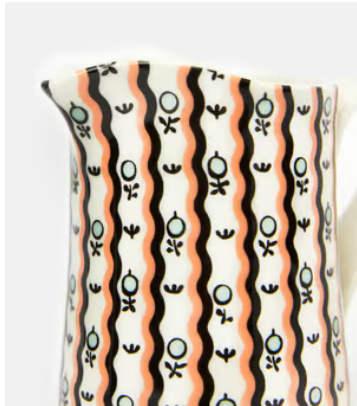

## Aida Milk Jug

~~€25~~ €6.95 Regular price

~~€21~~ €6 Member price

With a design that was influenced by the vintage ceramics seen throughout Soho House Berlin, this eclectic set includes all the tableware you need for a traditional afternoon tea or breakfast in bed.

### Dimensions

**Dimensions:** H10.16 x W6.67 x D9.21cm / H4 x W2.6 x D3.6"

**Weight:** 0.8kg / 1.8lbs

**Packaged weight:** 0.8kg / 1.8lbs