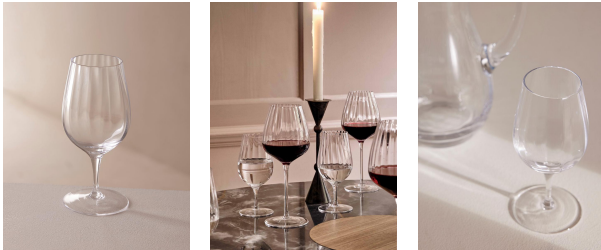

SOHO HOME

Pembroke Water Glass, Set Of Four

€79 Regular

€63 Membership

Product details

Handmade in Poland, our elegant collection of stemware is crafted in clear glass, featuring a soft scalloped detail. Inspired by the glasswear at our first House at 40 Greek Street, this range is perfect for both entertaining and casual dining.