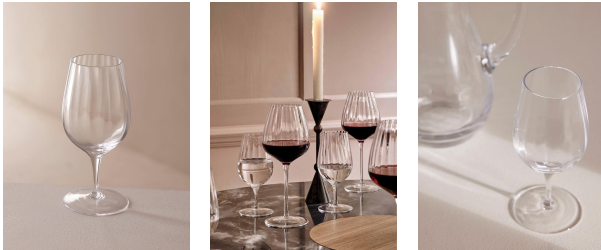

SOHO HOME

Pembroke Water Glass, Set Of Four

€78 Regular

€62 Membership

Product details

Handmade in Poland, our elegant collection of stemware is crafted in clear glass, featuring a soft scalloped detail. Inspired by the glasswear at our first House at 40 Greek Street, this range is perfect for both entertaining and casual dining.

Dimensions

Product dimensions: H16.6 x W8 x D8cm / H6.5 x W3.1 x D3.1"

Product weight: 0.1kg / 0.2lbs

Packaged or boxed dimensions: H20 x W18 x D36cm / H7.7 x W7.1 x D14.2"

Packaged or boxed weight: 2kg / 4.4lbs

Details

Assembly required: No

Care instructions: Handwash only. Wipe with a soft, dry cloth. Do not use abrasives or cleaners as they may damage the finish.

Dishwasher safe: No

Material: Glass

Microwave safe: No

Oven safe: No