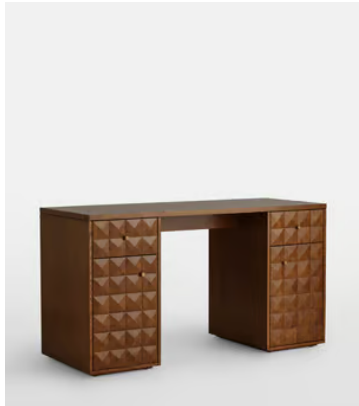

SOHO HOME

Marena Desk

€2,950 Regular price

€2,508 Member price

A solid oak silhouette is defined by an eye-catching square stud front that brings textural depth to your home office space.

Echoing similar styles seen in Soho House Barcelona, the Marena desk is characterised by the warm tones of its solid and veneer oak wood silhouette, as well as the geometric patternwork across the front. Two top drawers and two lower cupboards provide storage space.

Dimensions

Product dimensions: H76 x W140 x D56cm / H30 x W55 x D22"

Product weight: 72kg / 158.7lbs

Number of boxes: 2

- **Box 1:** H30 x W155 x D70cm / H11.6 x W61 x D27.6"
- **Box 2:** H108 x W96 x D70cm / H42.5 x W37.6 x D27.4"

Clearance: 73cm

Door dimensions: H51 x W35 x D44cm

Drawer dimensions: H10 x W31 x D43cm

Feet: Plastic glide

Finish: Brown Oak and Antique Brass

Frame: Oak Wood

Handles: Aluminium

Material: Oak wood, MDF, Oak veneer and Aluminium